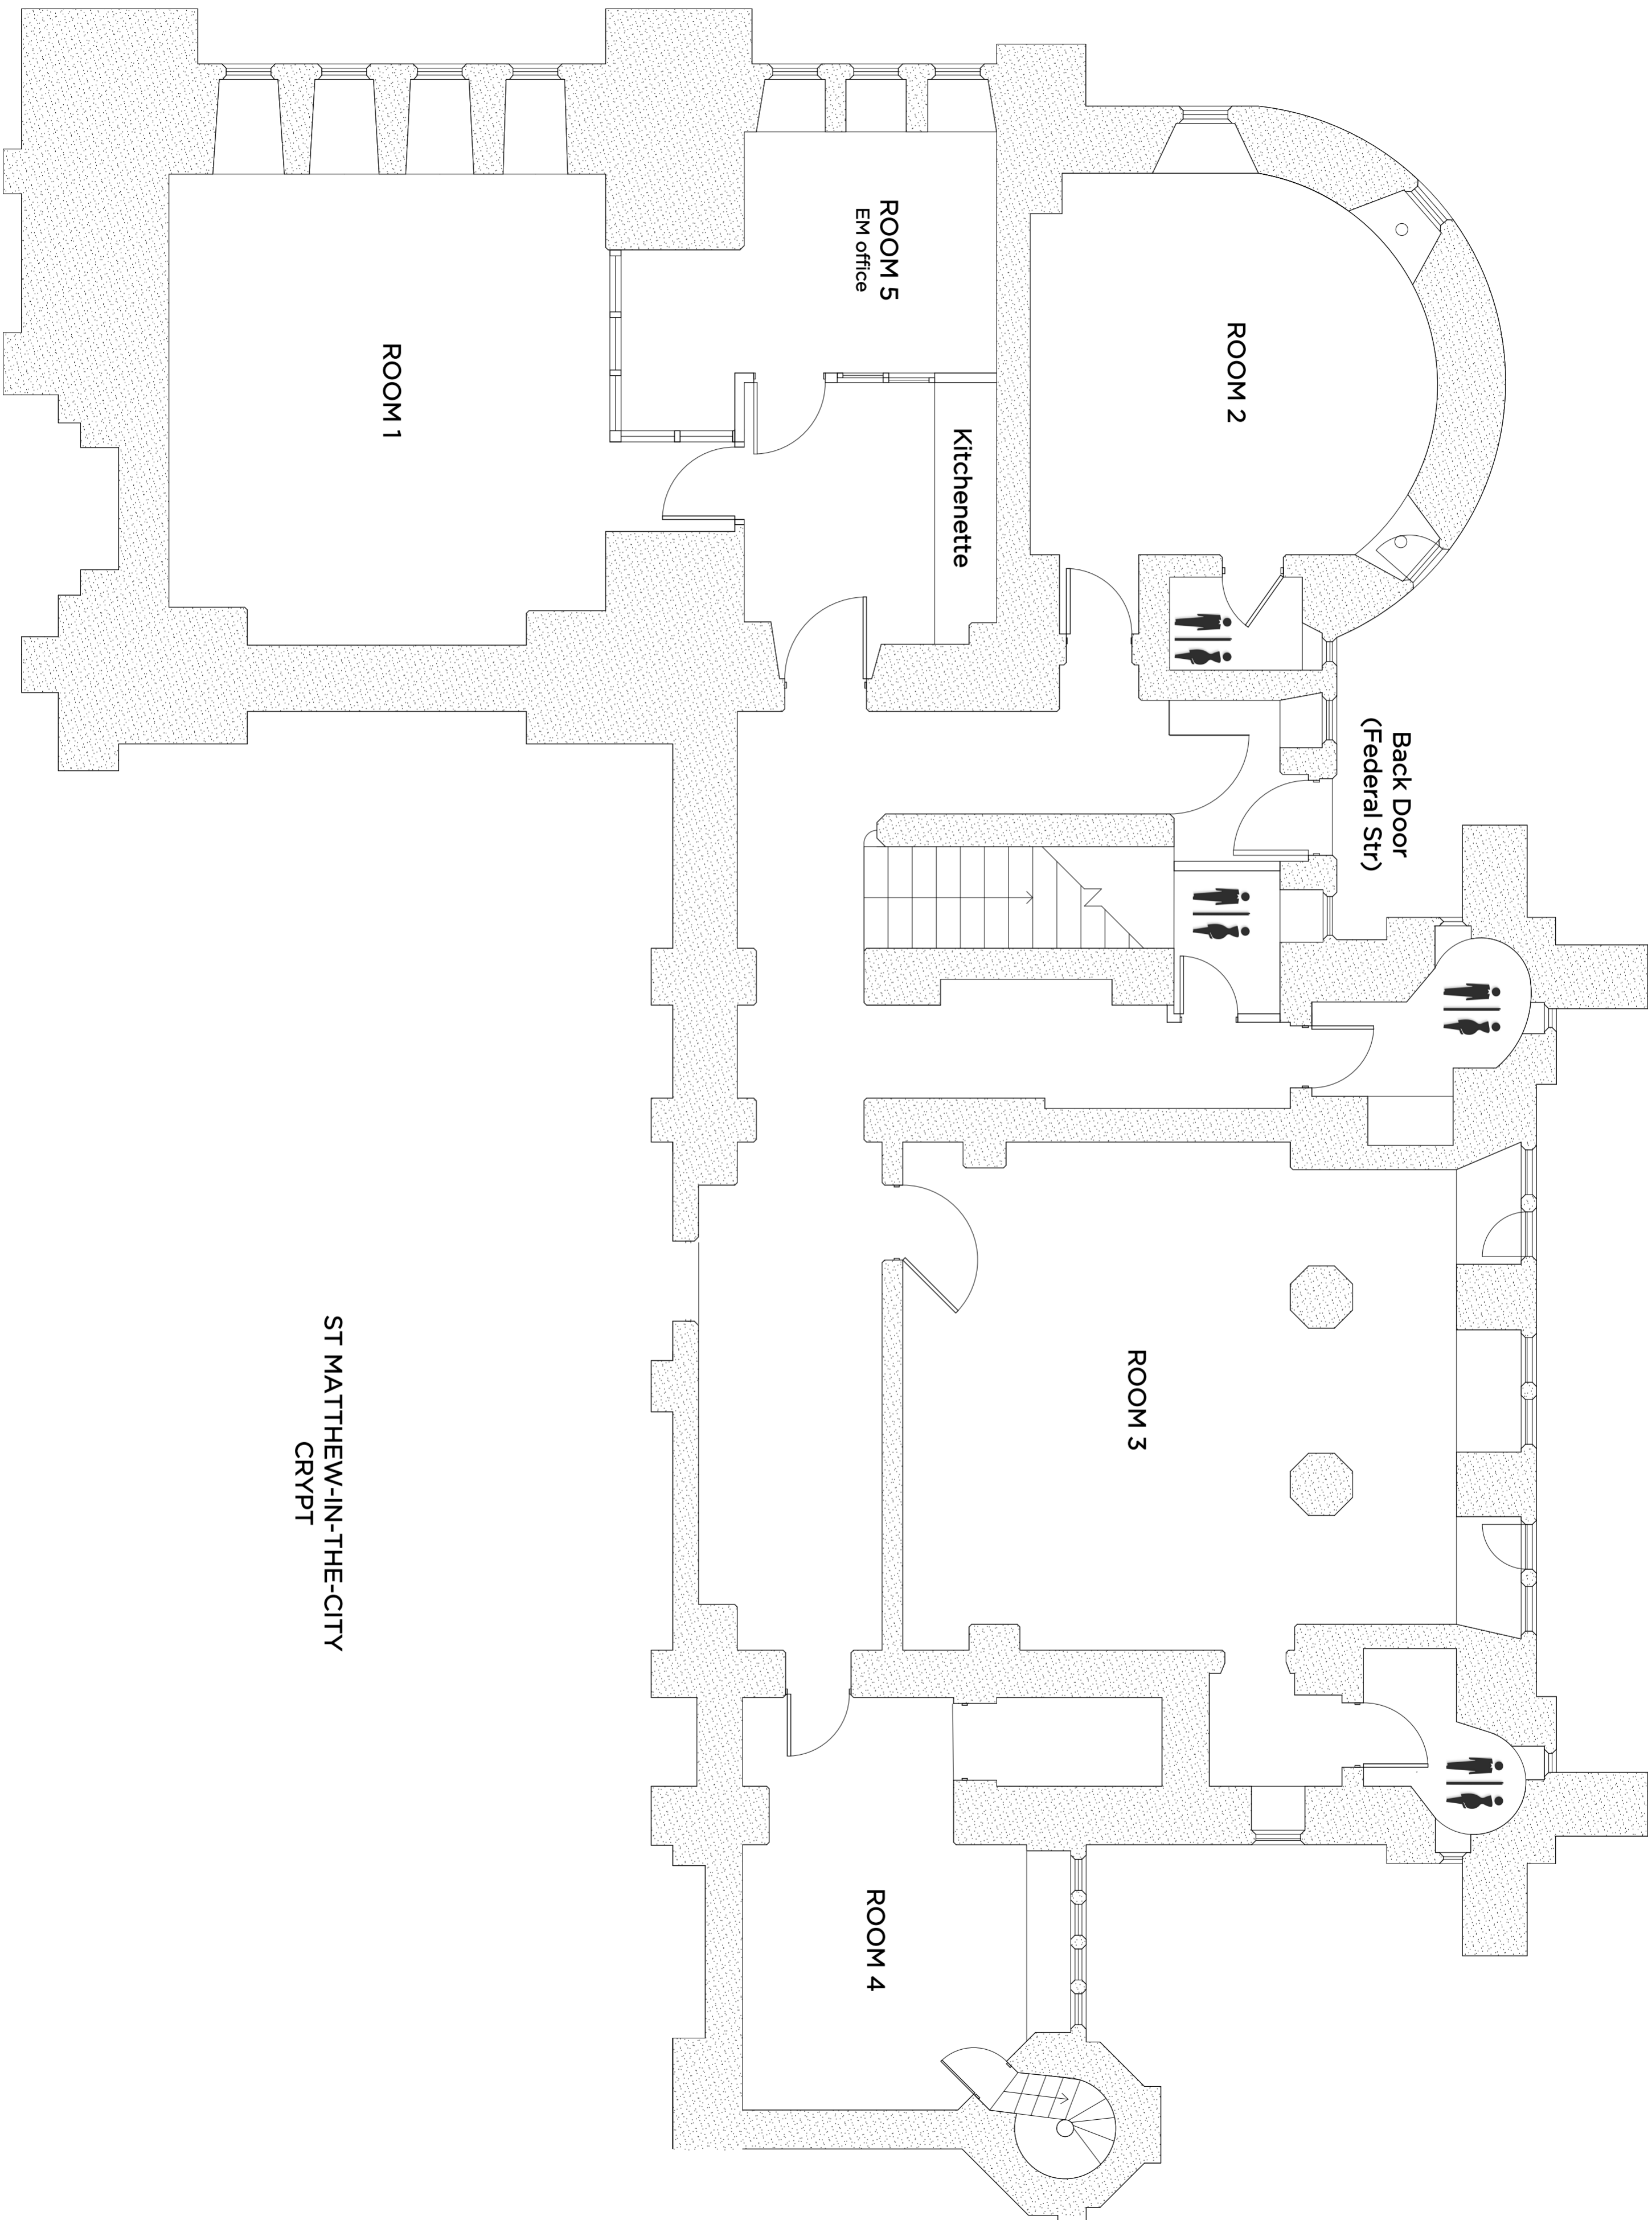

● standard power socket

▲ 3-phase power socket

— pews

🔥 fire extinguisher

🧯 fire blanket

⊕ first aid kit

❤️ automated external defibrillator

● Water tap