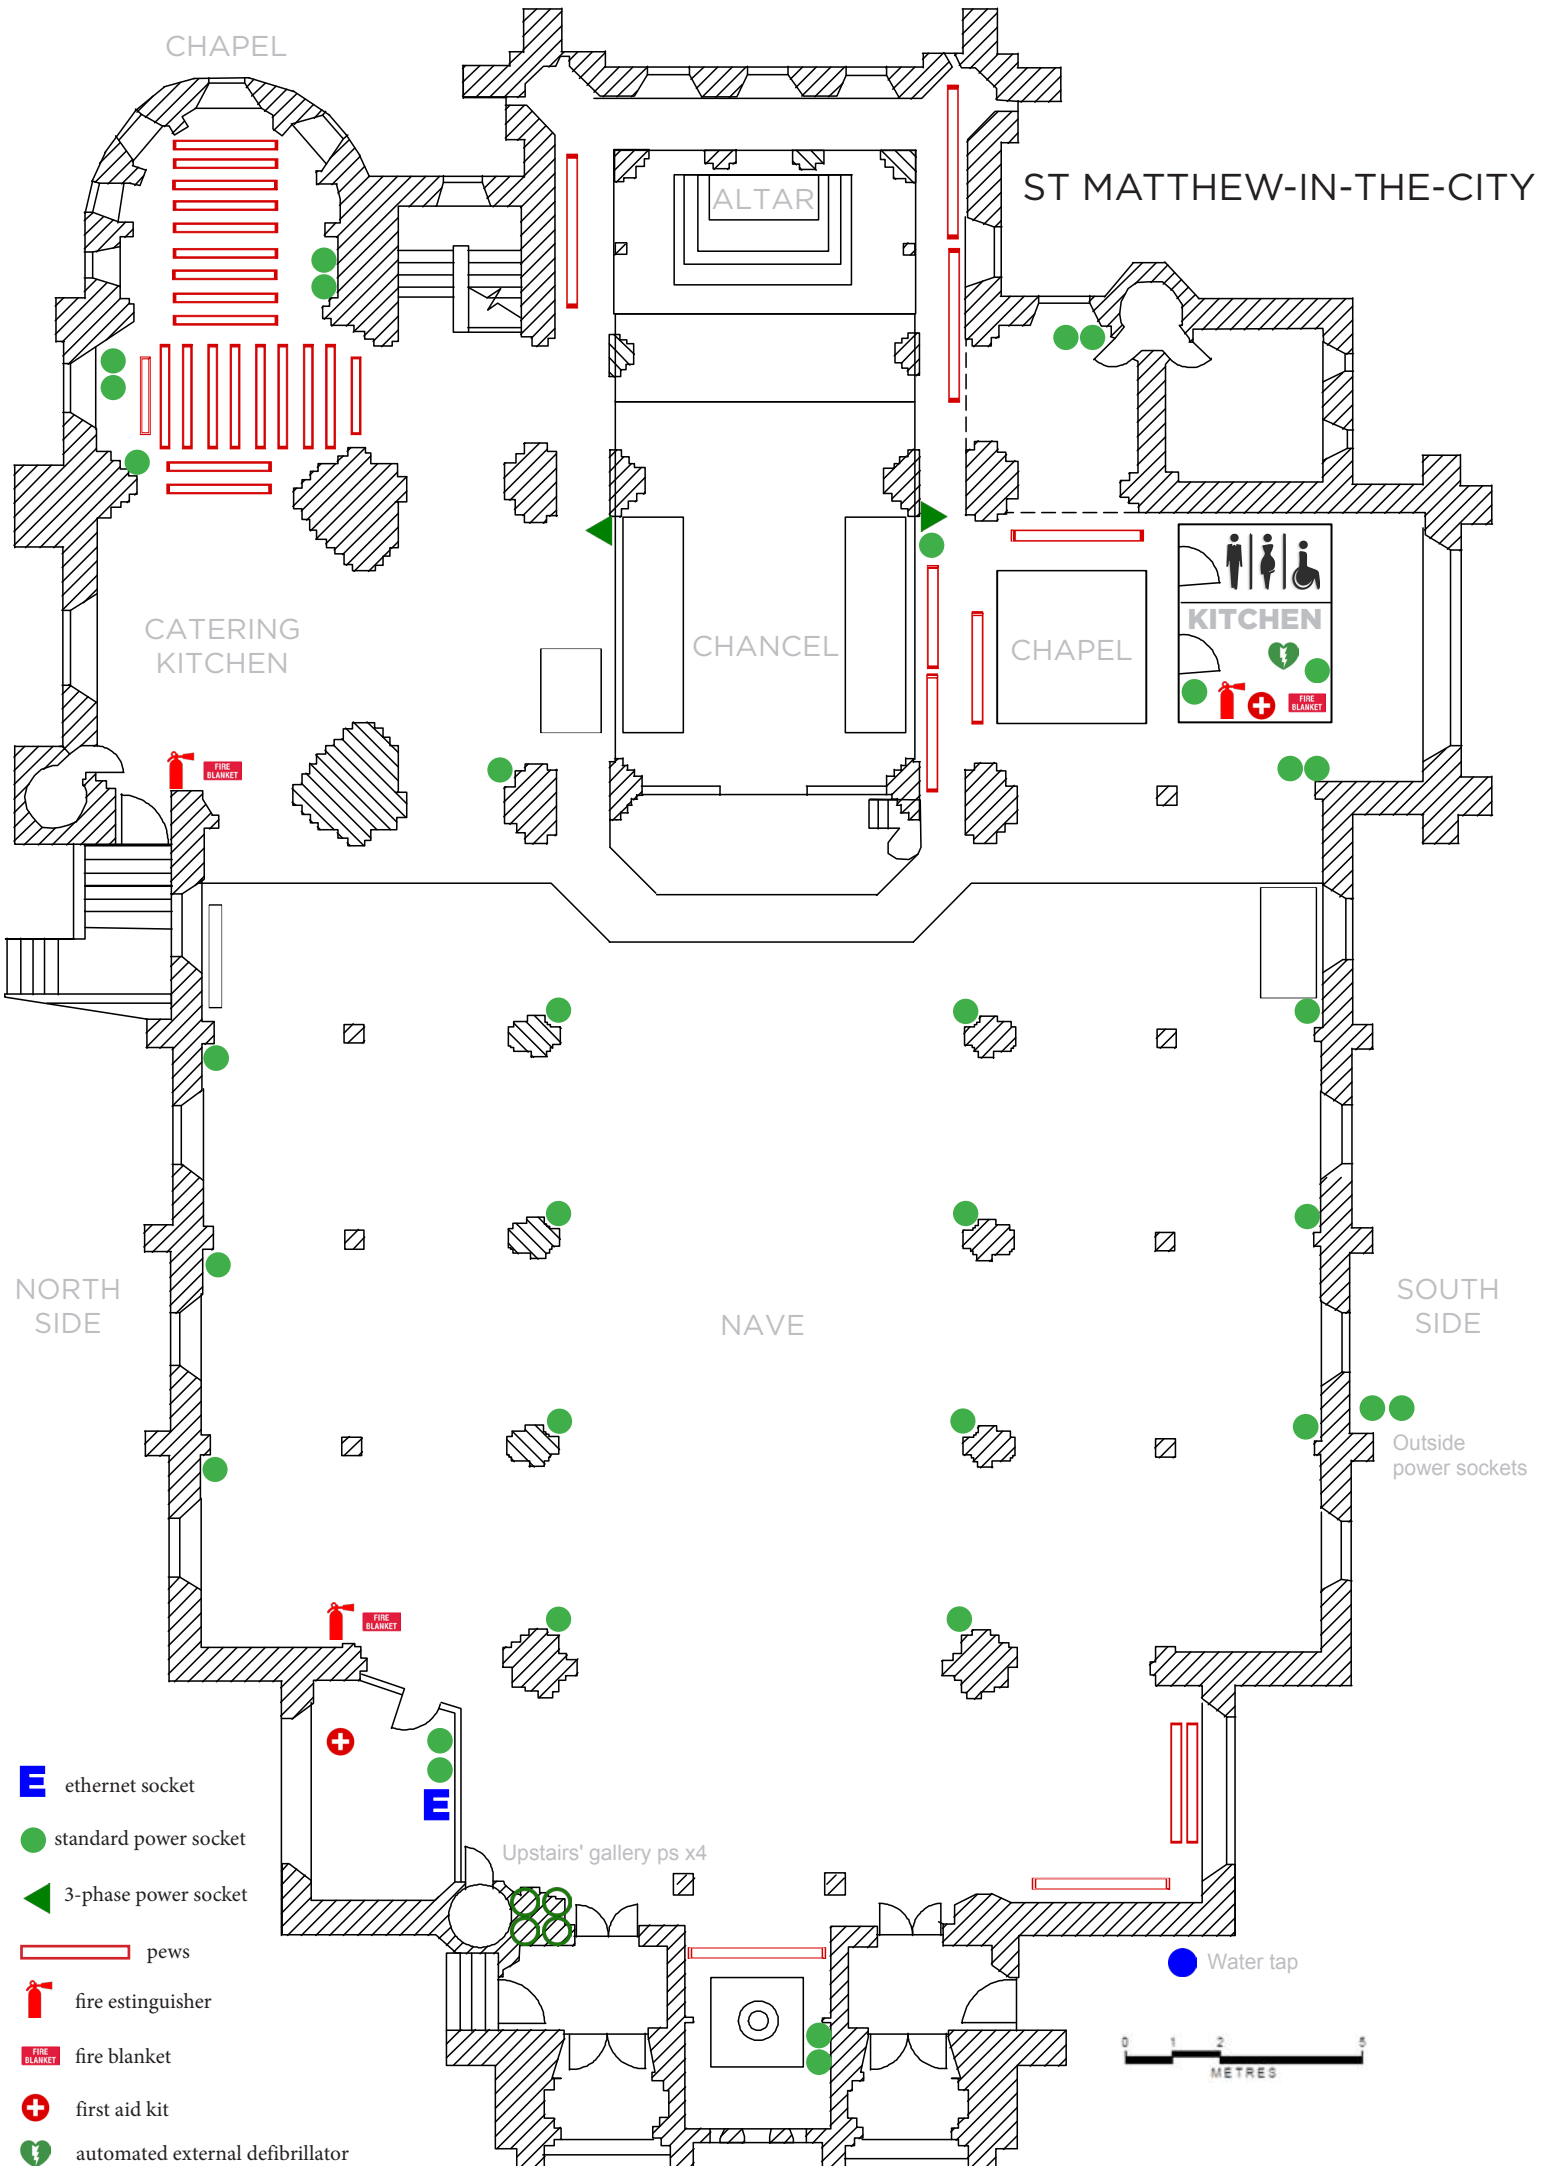

CHAPEL

ST MATTHEW-IN-THE-CITY

ALTAR

CATERING KITCHEN

CHANCEL

CHAPEL

KITCHEN

NORTH SIDE

NAVE

SOUTH SIDE

Outside power sockets

E ethernet socket

● standard power socket

◀ 3-phase power socket

▬ pews

🔥 fire extinguisher

🧯 fire blanket

⊕ first aid kit

👤 automated external defibrillator

Upstairs' gallery ps x4

● Water tap