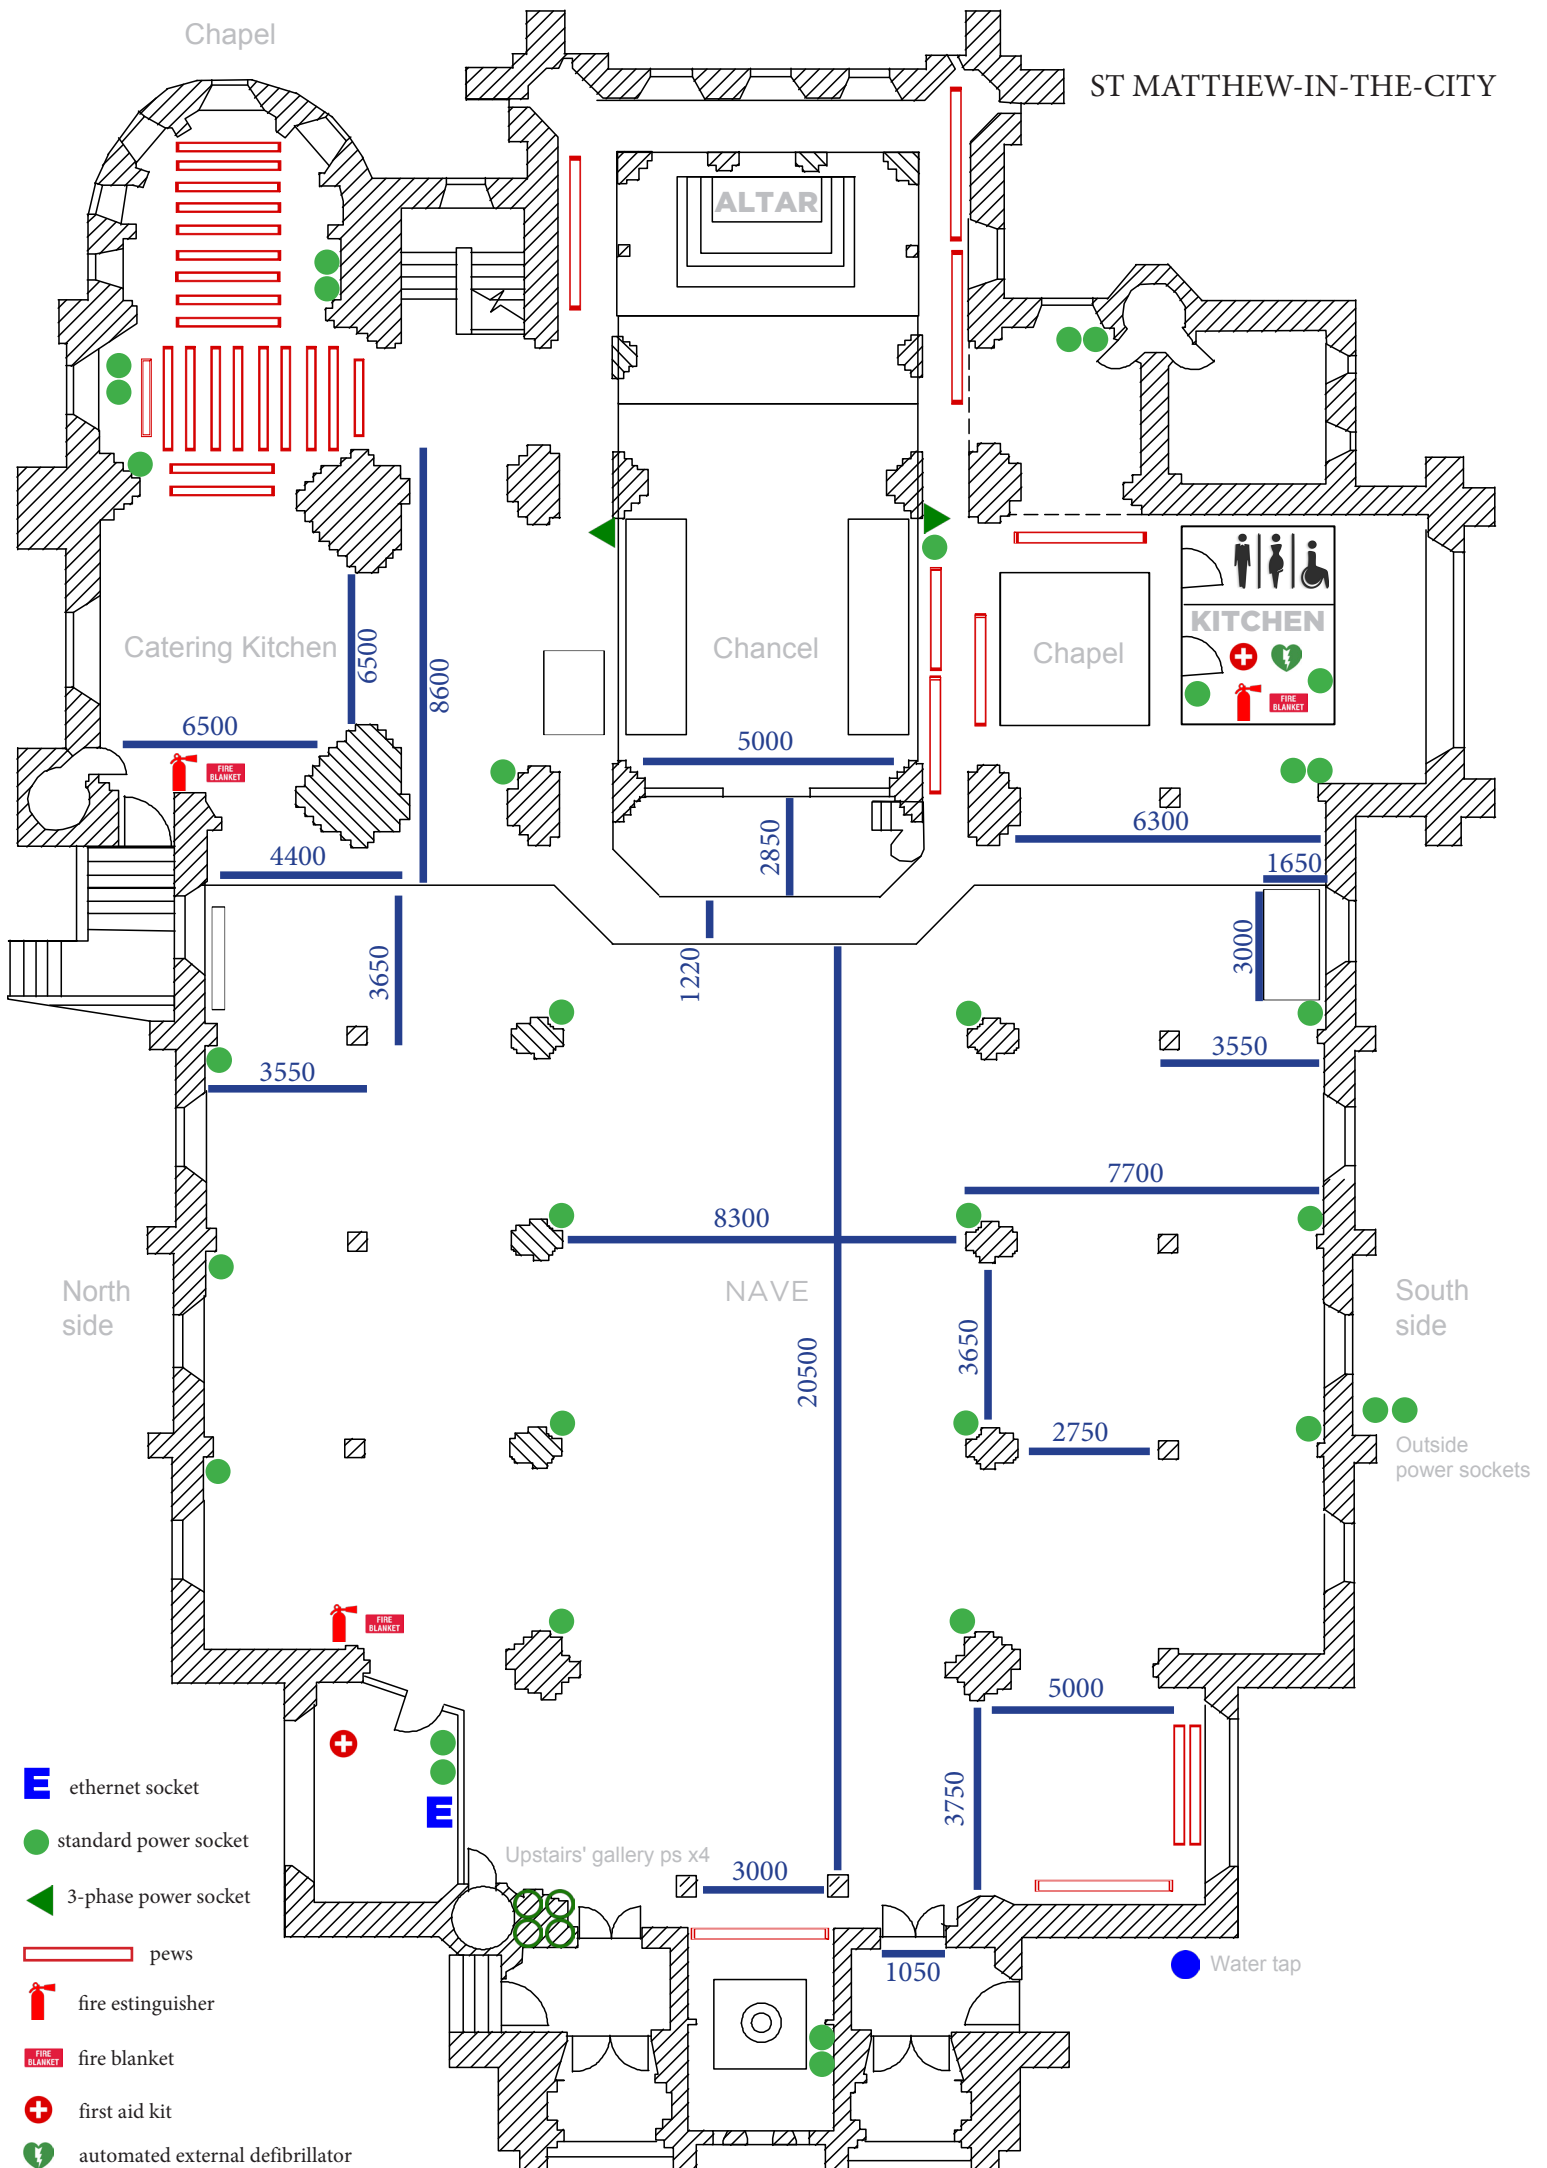

NAVE

SOUTH SIDE

Outside power sockets

**E** ethernet socket

● standard power socket

◀ 3-phase power socket

▬ pews

🔥 fire extinguisher

🧯 fire blanket

⊕ first aid kit

👤 automated external defibrillator

Upstairs' gallery ps x4

● Water tap

Chapel

ST MATTHEW-IN-THE-CITY

E ethernet socket

● standard power socket

▲ 3-phase power socket

— pews

🔥 fire extinguisher

🧯 fire blanket

⊕ first aid kit

❤️ automated external defibrillator

● Water tap