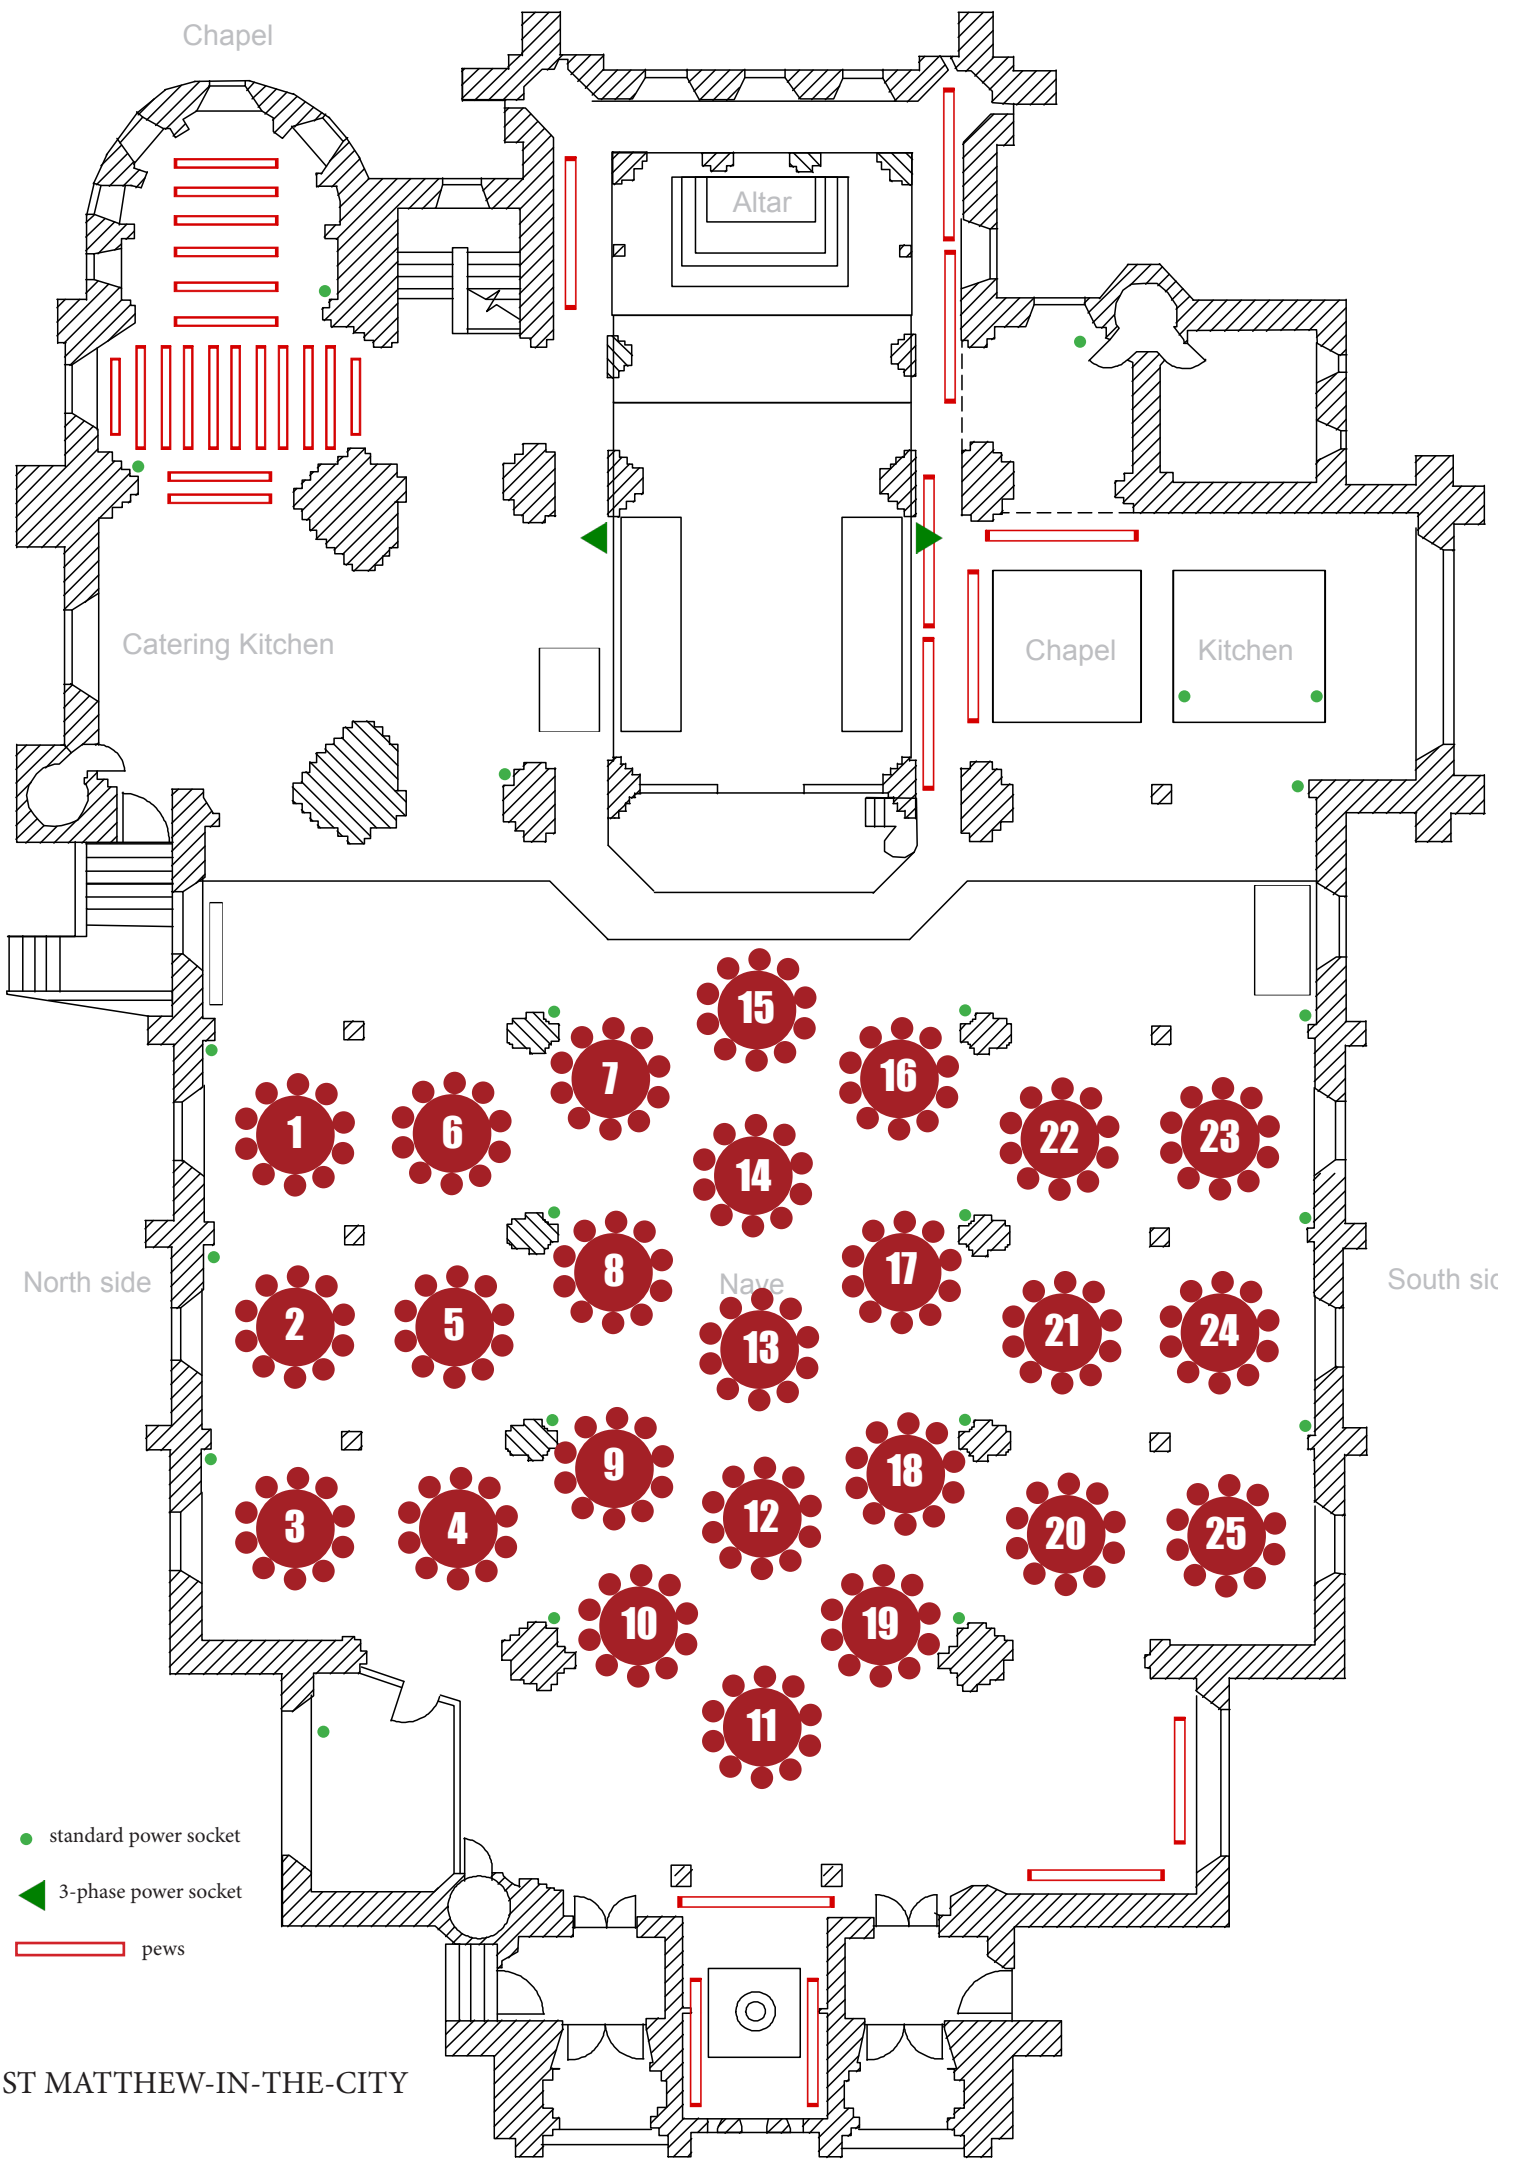

ST MATTHEW-IN-THE-CITY

- E** ethernet socket
- standard power socket
- ▲** 3-phase power socket
- ▬** pews
- 🔥** fire extinguisher
- 🧯** fire blanket
- +** first aid kit
- 👤** automated external defibrillator

Chapel

ST MATTHEW-IN-THE-CITY

Chapel

Altar

Catering Kitchen

Chapel

Kitchen

North side

Nave

South side

- standard power socket
- ▲ 3-phase power socket
- ▬ pews

ST MATTHEW-IN-THE-CITY

ST MATTHEW-IN-THE-CITY
CRYPT