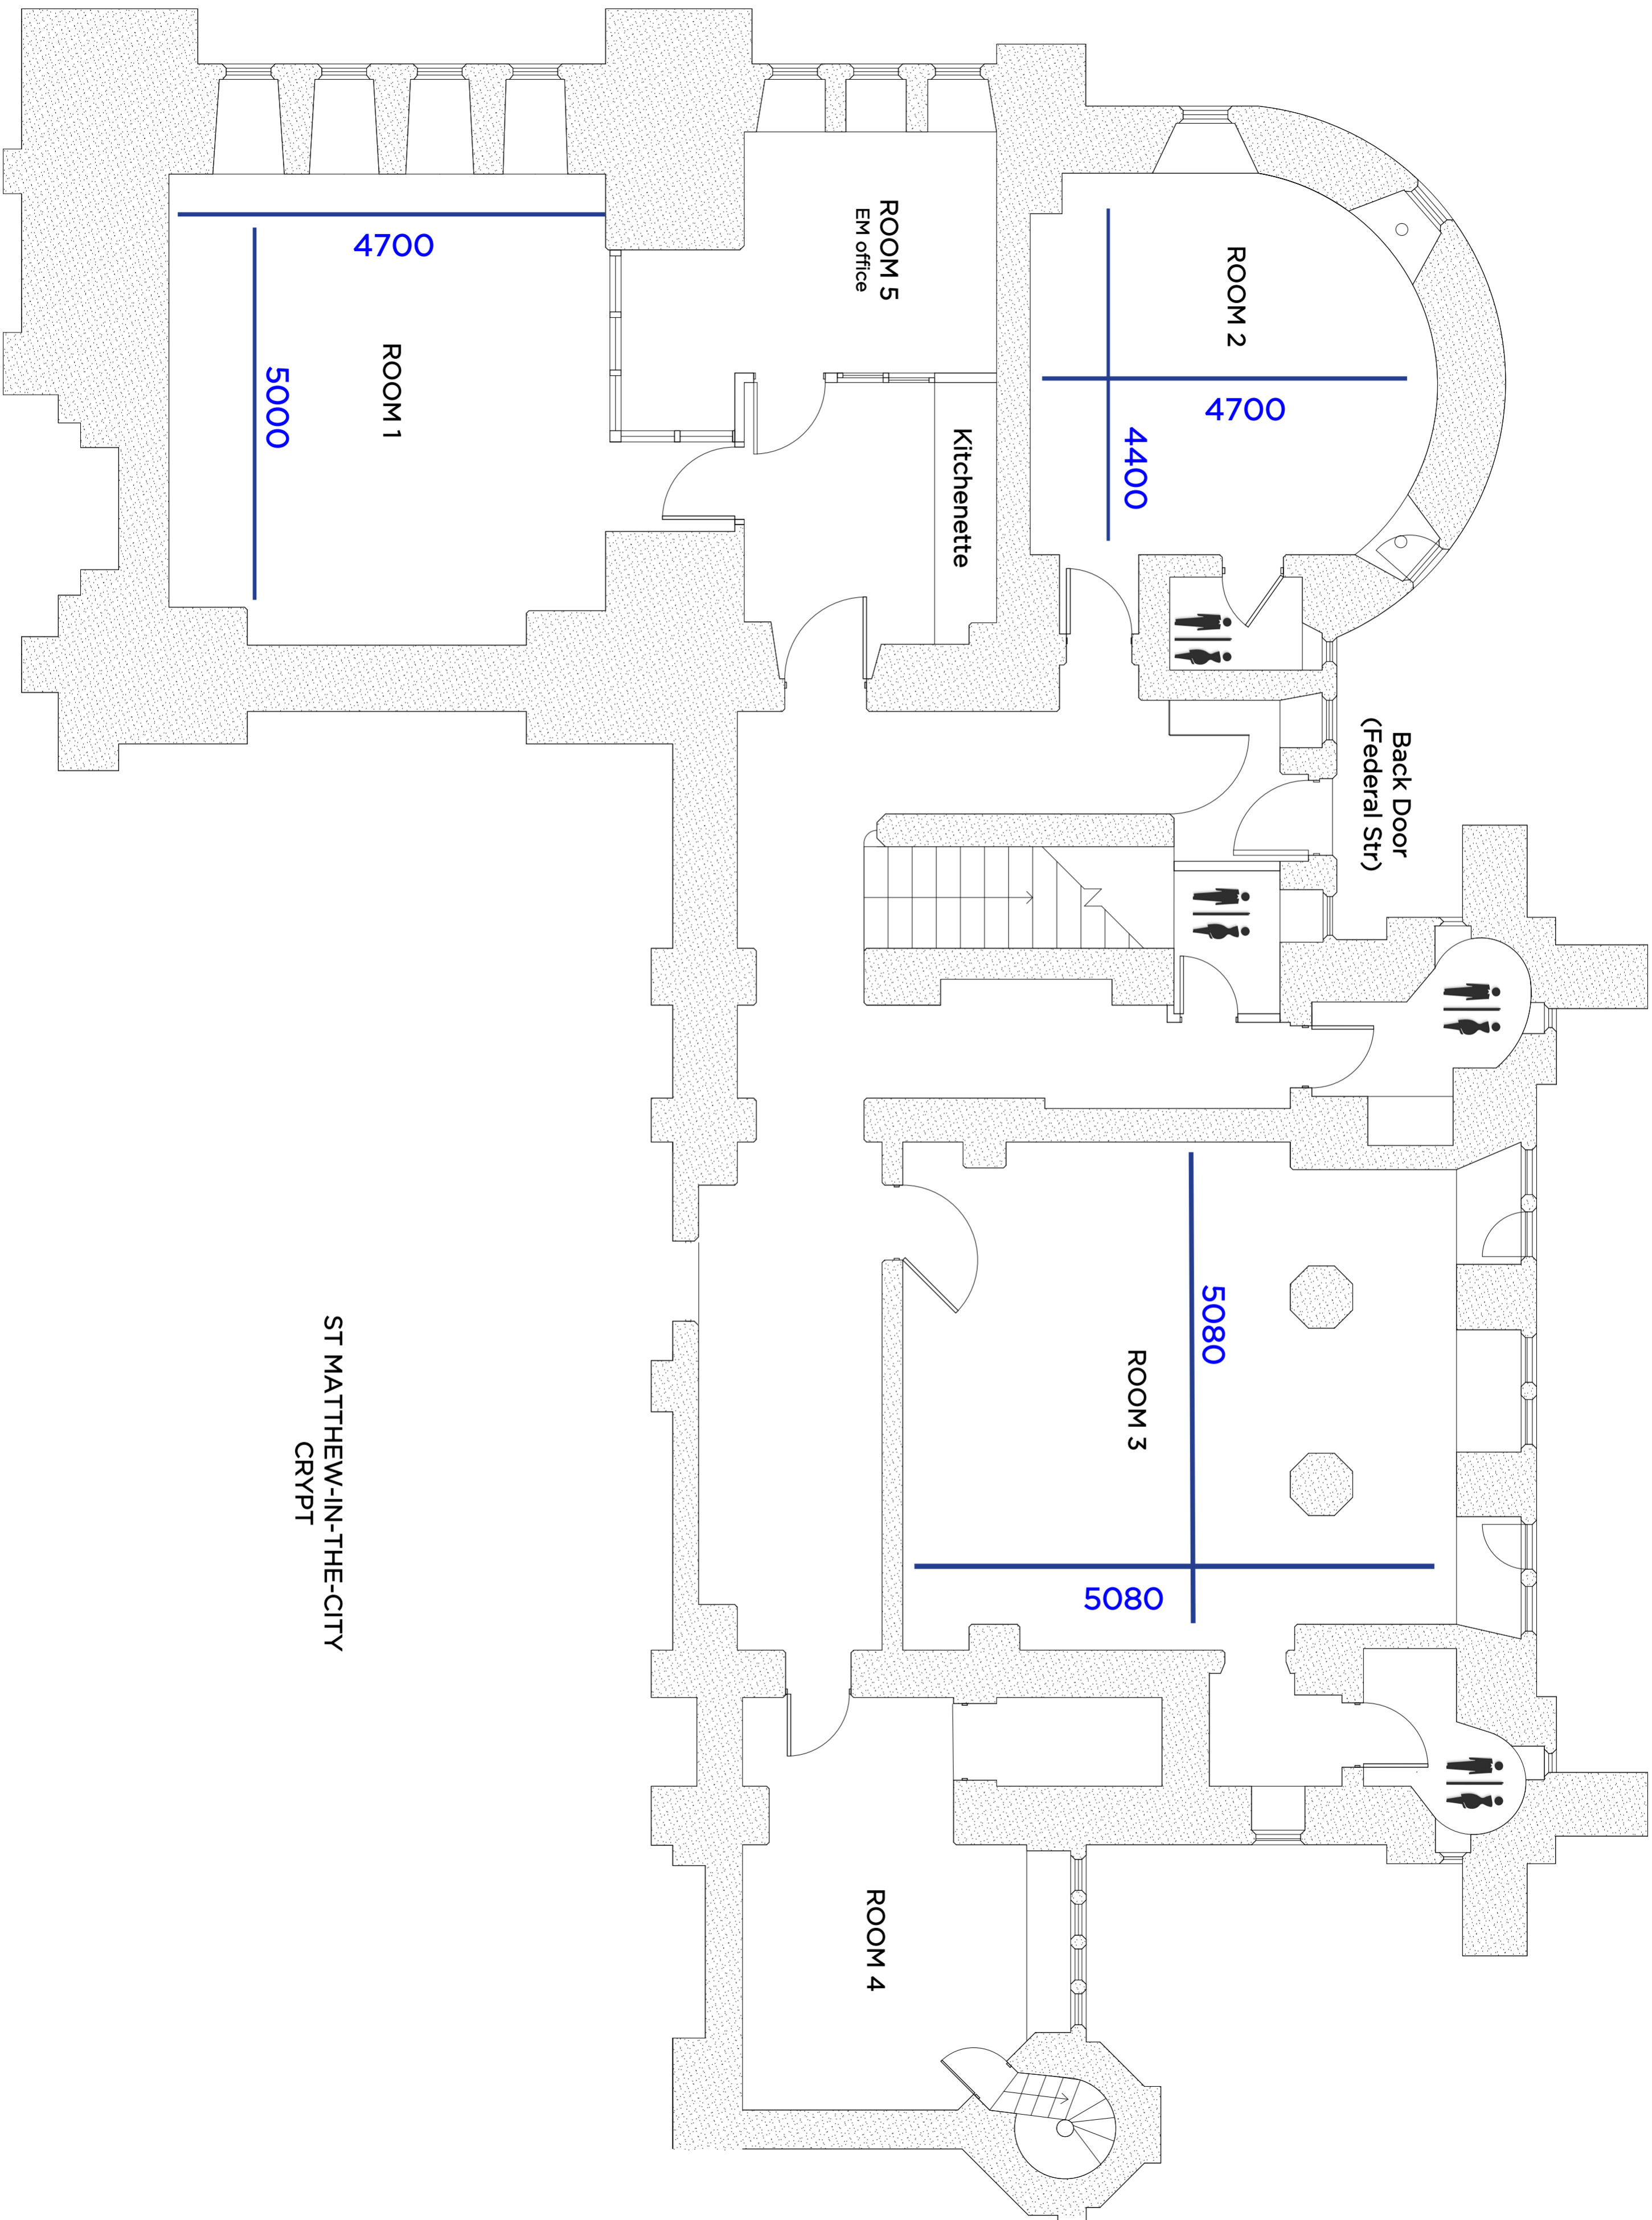

Chapel

ST MATTHEW-IN-THE-CITY

Chapel

Altar

Catering Kitchen

Chapel

Kitchen

North side

Nave

South side

- standard power socket
- ▲ 3-phase power socket
- ▬ pews

ST MATTHEW-IN-THE-CITY

ST MATTHEW-IN-THE-CITY
CRYPT