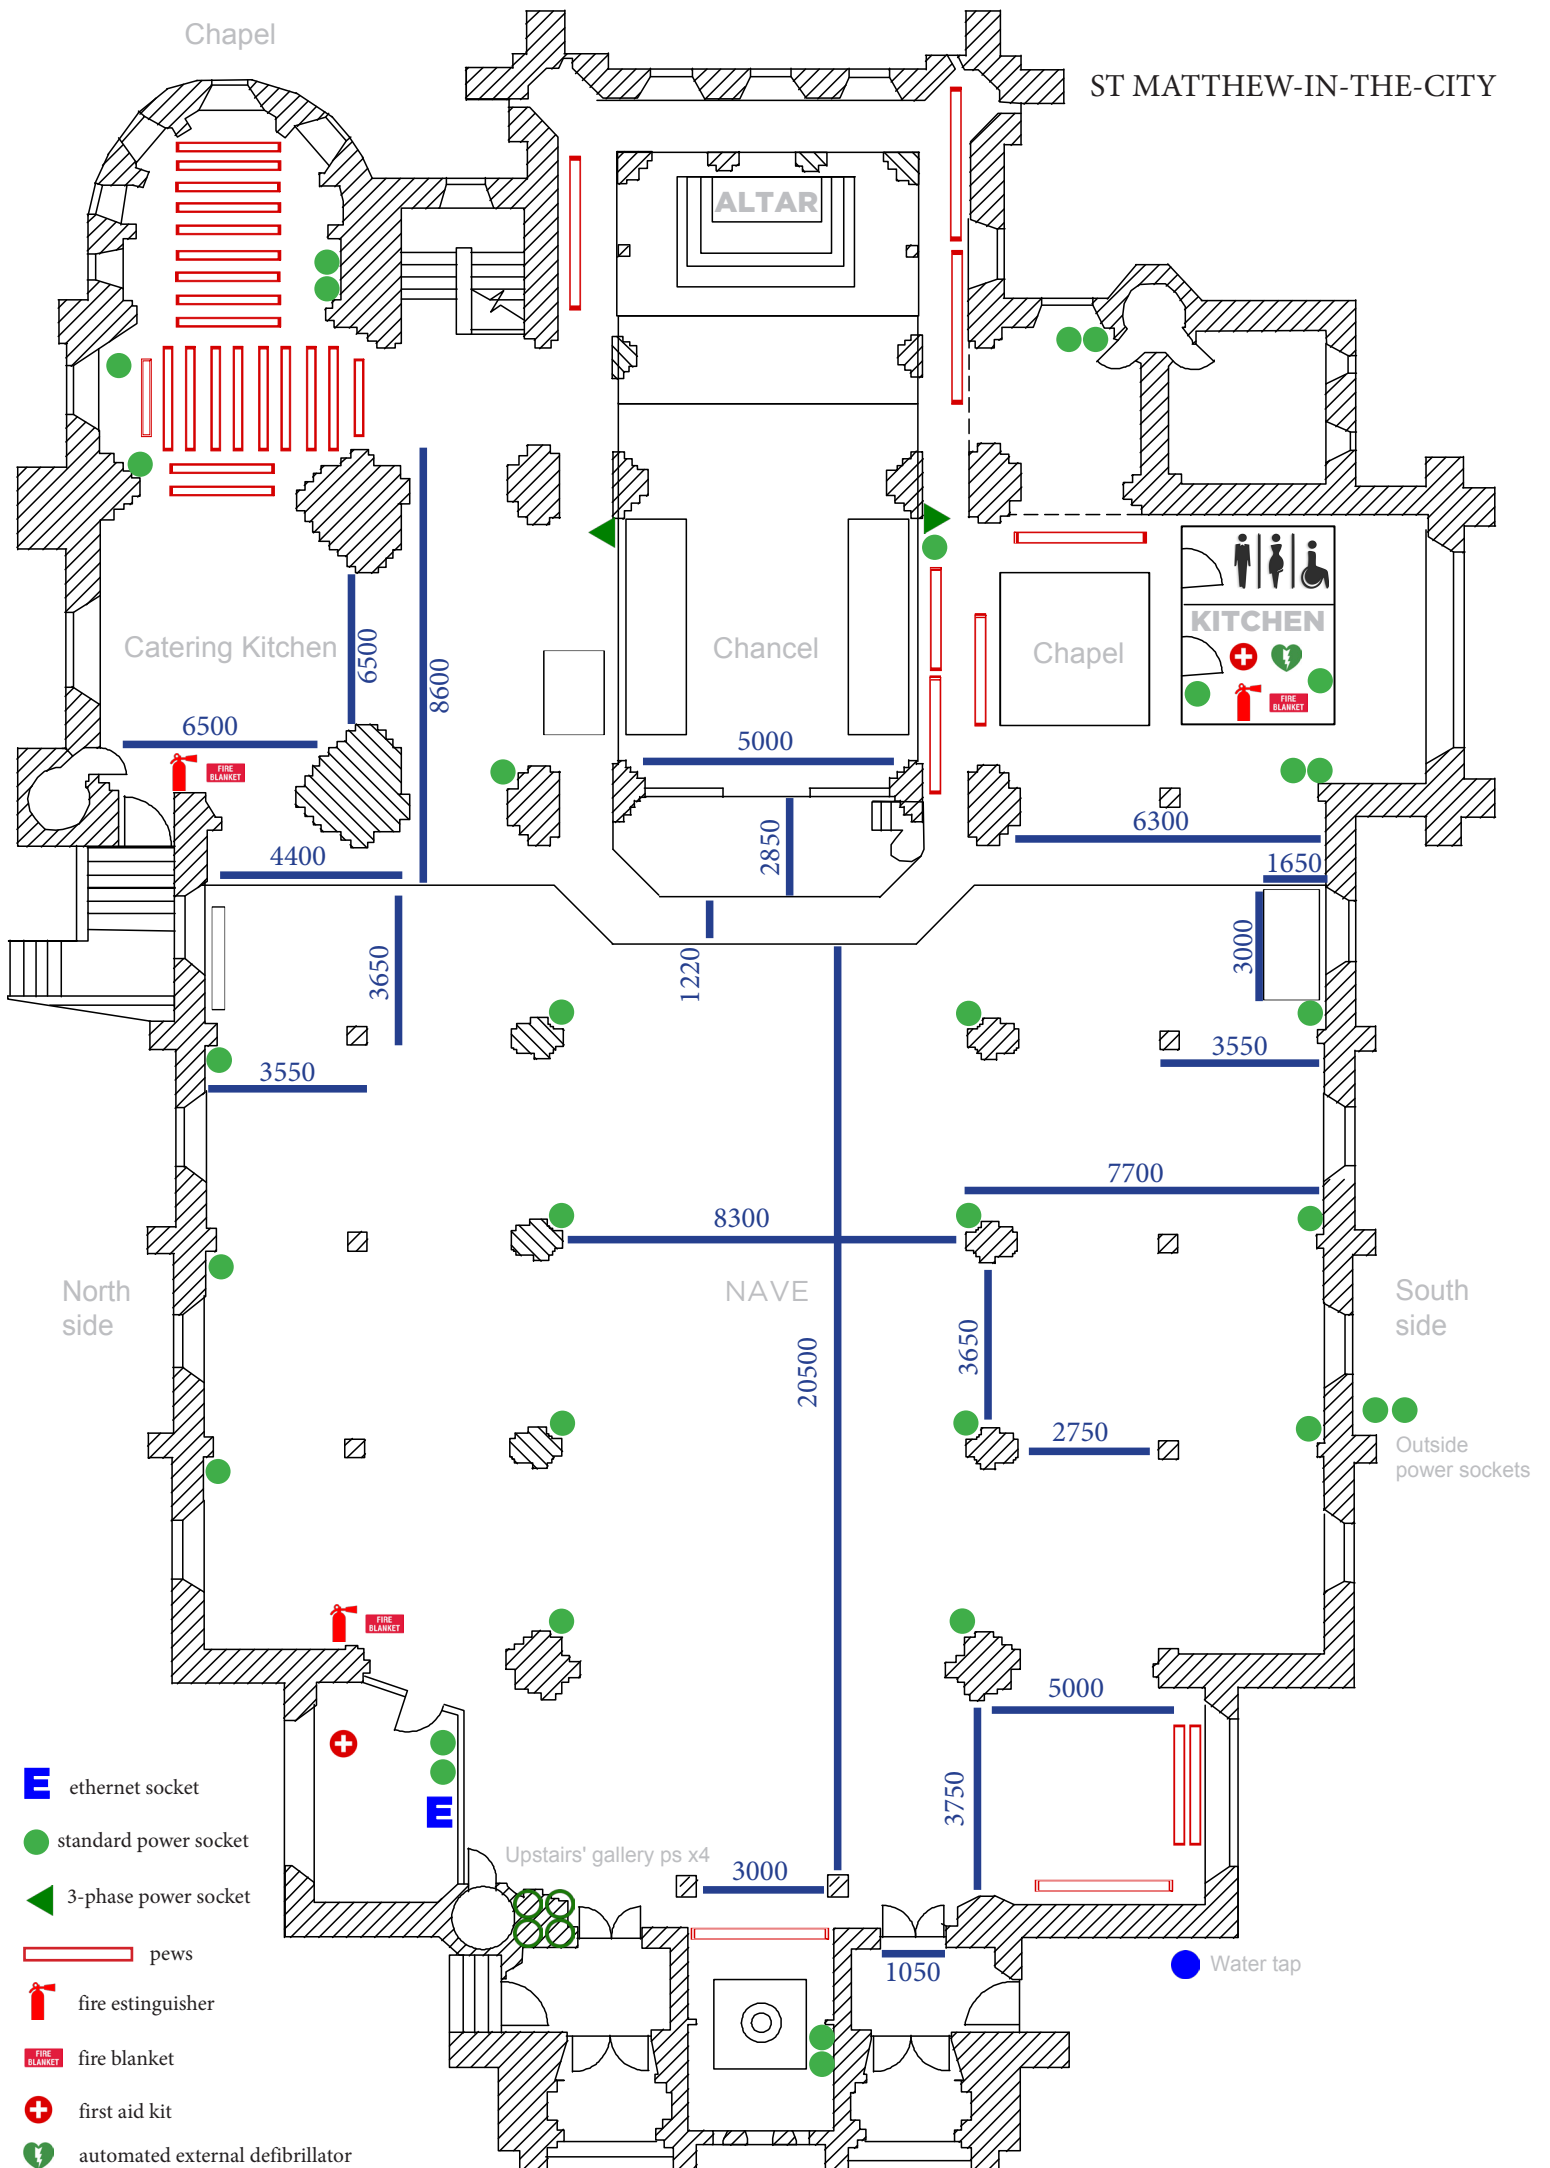

ST MATTHEW-IN-THE-CITY

- E** ethernet socket
- standard power socket
- ▲** 3-phase power socket
- ▬** pews
- 🔥** fire extinguisher
- 🧯** fire blanket
- +** first aid kit
- 👤** automated external defibrillator

Chapel

ST MATTHEW-IN-THE-CITY

Chapel

Altar

Catering Kitchen

Chapel

Kitchen

North side

Nave

South side

- standard power socket
- ▲ 3-phase power socket
- ▬ pews

ST MATTHEW-IN-THE-CITY

ST MATTHEW-IN-THE-CITY
CRYPT