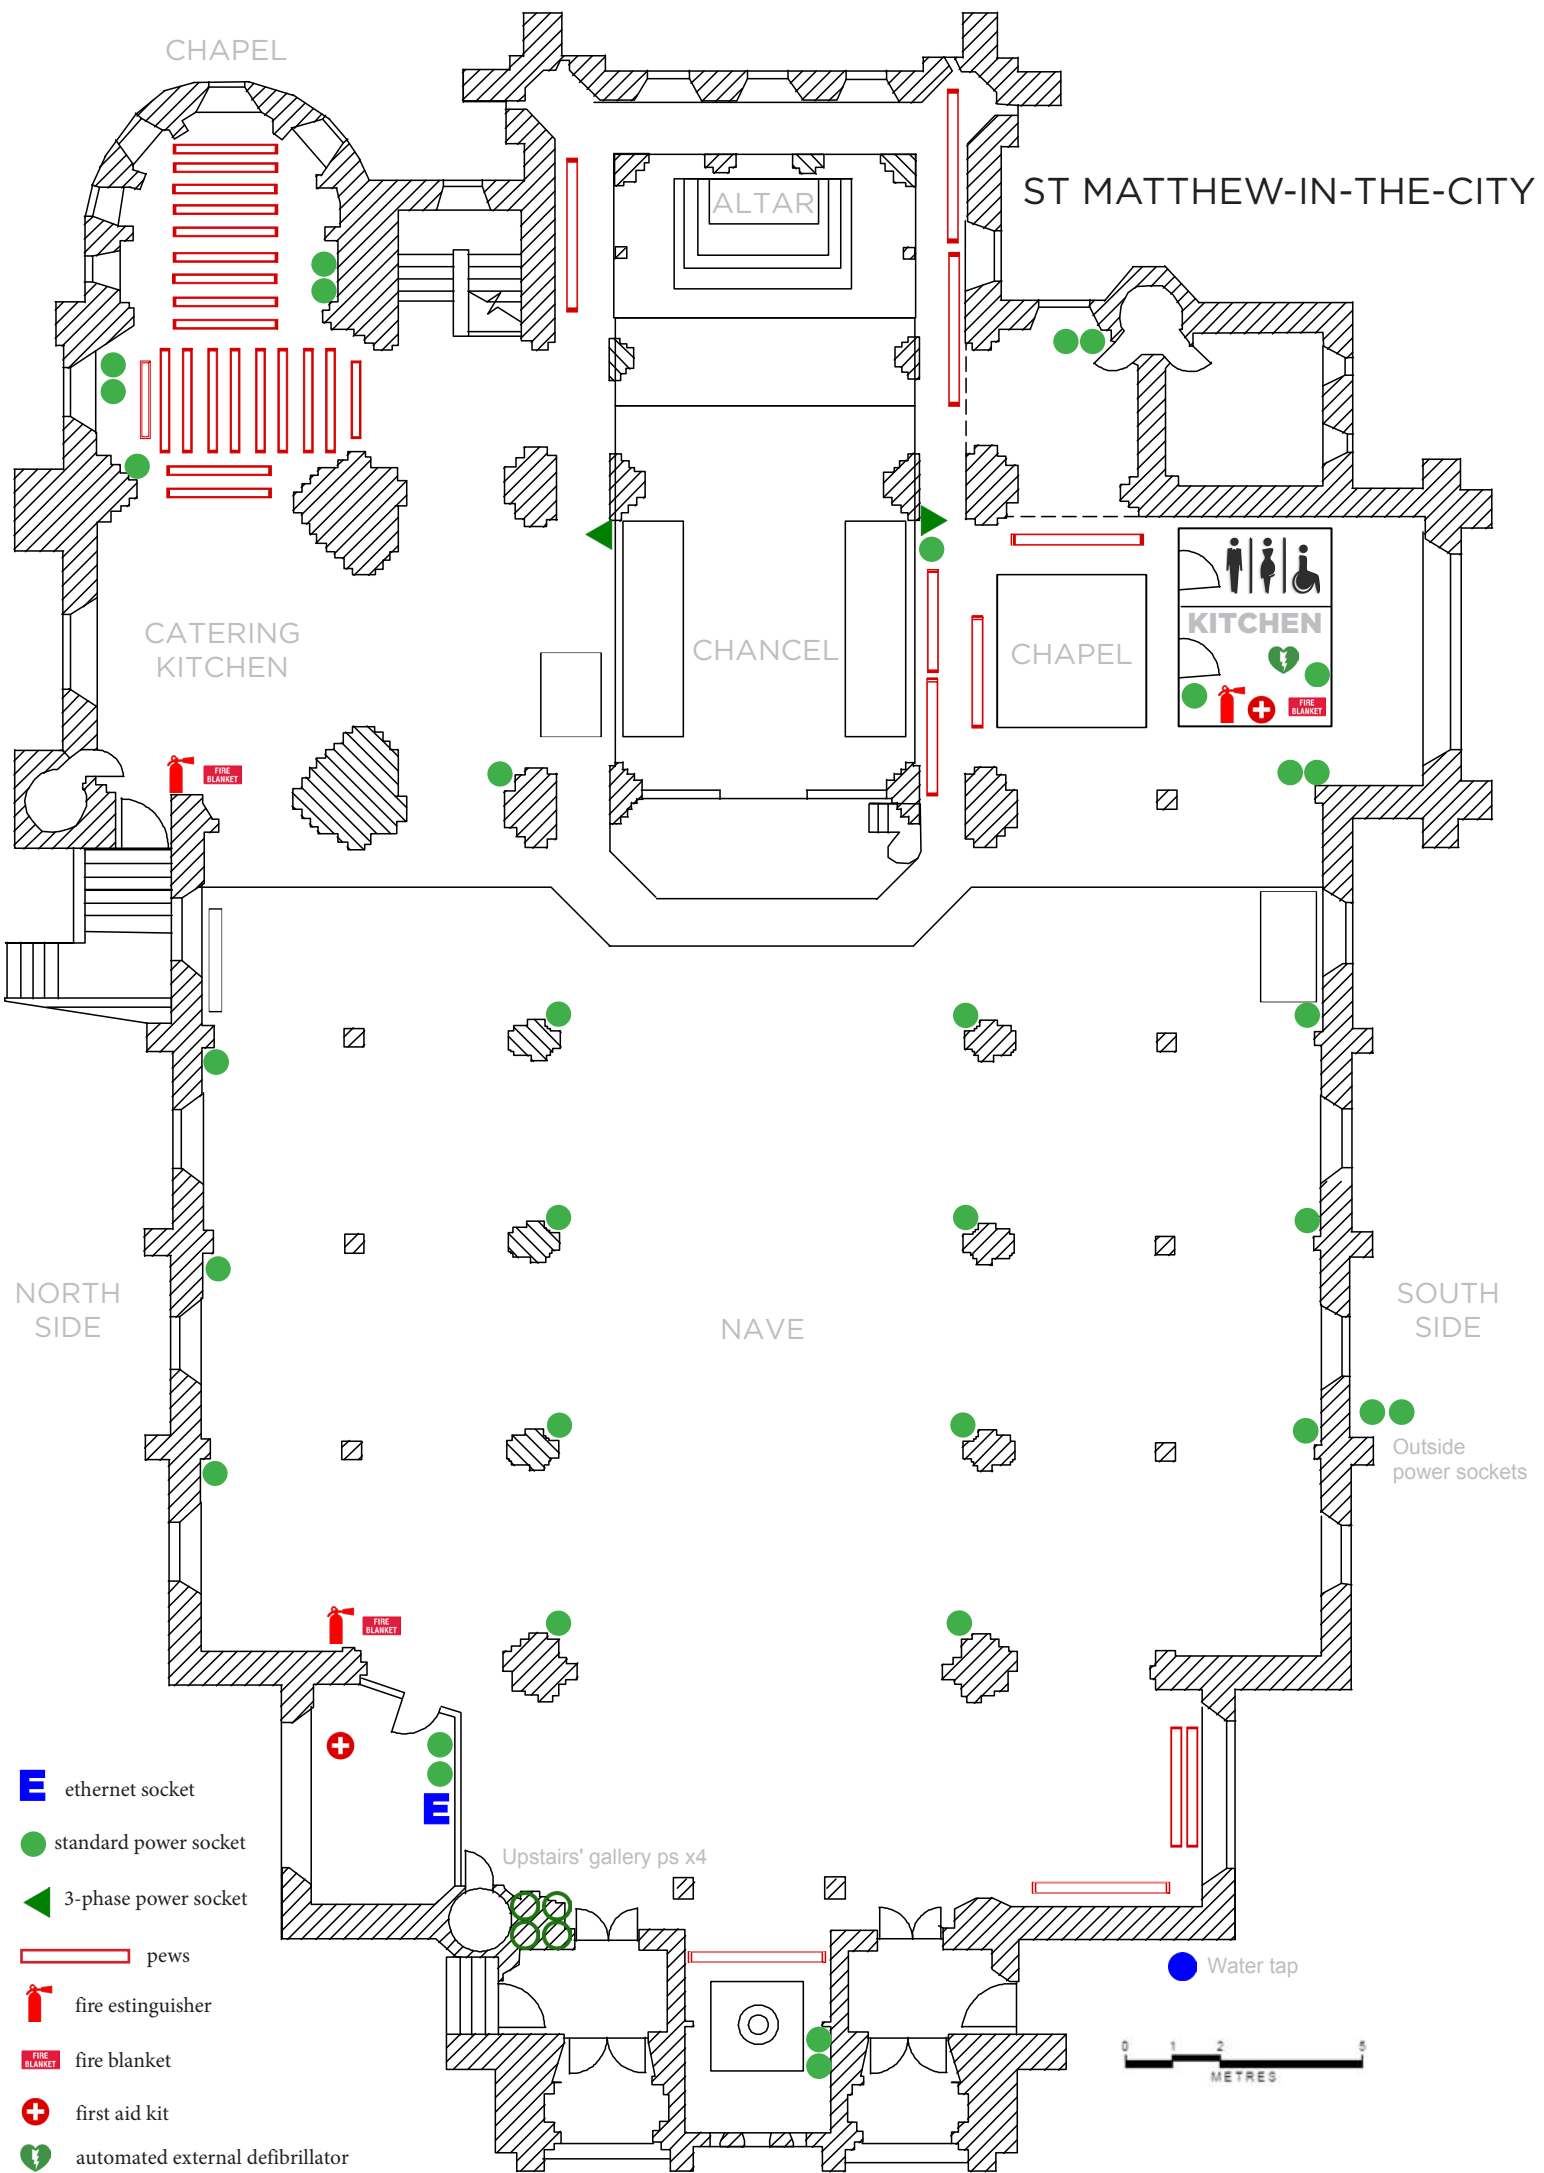

ST MATTHEW-IN-THE-CITY

- E** ethernet socket
- standard power socket
- ▲** 3-phase power socket
- ▬** pews
- 🔥** fire extinguisher
- 🧯** fire blanket
- +** first aid kit
- 👤** automated external defibrillator

Chapel

ST MATTHEW-IN-THE-CITY

Chapel

Altar

Catering Kitchen

Chapel

Kitchen

North side

Nave

South side

- standard power socket
- ▲ 3-phase power socket
- ▬ pews

ST MATTHEW-IN-THE-CITY

ST MATTHEW-IN-THE-CITY
CRYPT